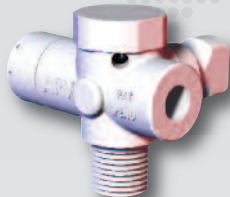

**Integrated Silencer**  
• Quiet Operation

**Optional Vacuum Sensing Port**

**Internal Thread**

US PAT No: 7,540,309

**Atmospheric Vent**

- All cups release simultaneously
- Instant Panel Release

**Apple Core Mount** (shown)  
• For Swivel Arm Mounting  
• Block style for remote mounting and ball mount available

**Single "Air In" Port**

- No air needed for blow-off
- Only need 1/2 the air lines/fittings

**External Mount Thread**

- Imperial or Metric

The ARV offers the most comprehensive mount offering to fit any application

**Left Hand Apple Core**

**Right Hand Apple Core**

**Without Apple Core**

**LH/RH Spherical Ball Mount**

**Block Style**

**SCARA Block Style**

Also compatible with  
**Robohand  
DIRECTCONNECT**

For a complete range of DE-STA-CO Vacuum Products, Please visit our website: [www.destaco.com](http://www.destaco.com)