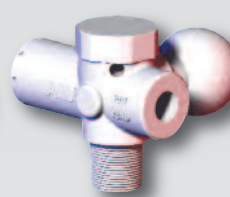

# Auto-Release Venturi "ARV" Vacuum Generating Cup Mount

"Changing the world of vacuum...One line at a time."

**Fastest vacuum and blow-off in the Industry**

One Air Line • Integrated Blow-off • Standard Silencer

**Integrated Silencer**  
• Quiet Operation

**Optional Vacuum Sensing Port**

**Internal Thread**

US PAT No: 7,540,309

**Atmospheric Vent**

- All cups release simultaneously
- Instant Panel Release

**Apple Core Mount** (shown)  
• For Swivel Arm Mounting  
• Block style for remote mounting and ball mount available

**Single "Air In" Port**

- No air needed for blow-off
- Only need 1/2 the air lines/fittings

**External Mount Thread**

- Imperial or Metric

The ARV offers the most comprehensive mount offering to fit any application

**Left Hand Apple Core**

**Right Hand Apple Core**

**Without Apple Core**

**LH/RH Spherical Ball Mount**

**Block Style**

**SCARA Block Style**

Also compatible with  
**Robohand  
DIRECTCONNECT**

For a complete range of DE-STA-CO Vacuum Products, Please visit our website: [www.destaco.com](http://www.destaco.com)