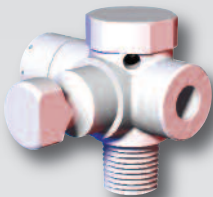

# Auto-Release Venturi "ARV" Vacuum Generating Cup Mount

"Changing the world of vacuum...One line at a time."

**Fastest vacuum and blow-off in the Industry**

One Air Line • Integrated Blow-off • Standard Silencer

**Integrated Silencer**  
• Quiet Operation

**Optional Vacuum Sensing Port**

**Internal Thread**

US PAT No: 7,540,309

**Atmospheric Vent**

- All cups release simultaneously
- Instant Panel Release

**Apple Core Mount** (shown)  
• For Swivel Arm Mounting  
• Block style for remote mounting and ball mount available

**Single "Air In" Port**

- No air needed for blow-off
- Only need 1/2 the air lines/fittings

**External Mount Thread**

- Imperial or Metric

The ARV offers the most comprehensive mount offering to fit any application

**Left Hand Apple Core**

**Right Hand Apple Core**

**Without Apple Core**

**LH/RH Spherical Ball Mount**

**Block Style**

**SCARA Block Style**

Also compatible with  
**Robohand  
DIRECTCONNECT**

For a complete range of DE-STA-CO Vacuum Products, Please visit our website: [www.destaco.com](http://www.destaco.com)