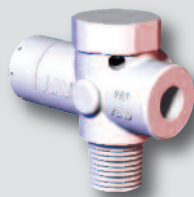

# Auto-Release Venturi "ARV" Vacuum Generating Cup Mount

"Changing the world of vacuum...One line at a time."

**Fastest vacuum and blow-off in the Industry**

One Air Line • Integrated Blow-off • Standard Silencer

**Integrated Silencer**  
• Quiet Operation

**Optional Vacuum Sensing Port**

**Internal Thread**

US PAT No: 7,540,309

**Atmospheric Vent**

- All cups release simultaneously
- Instant Panel Release

**Apple Core Mount** (shown)  
• For Swivel Arm Mounting  
• Block style for remote mounting and ball mount available

**Single "Air In" Port**

- No air needed for blow-off
- Only need 1/2 the air lines/fittings

**External Mount Thread**

- Imperial or Metric

The ARV offers the most comprehensive mount offering to fit any application

**Left Hand Apple Core**

**Right Hand Apple Core**

**Without Apple Core**

**LH/RH Spherical Ball Mount**

**Block Style**

**SCARA Block Style**

Also compatible with  
**Robohand  
DIRECTCONNECT**

For a complete range of DE-STA-CO Vacuum Products, Please visit our website: [www.destaco.com](http://www.destaco.com)