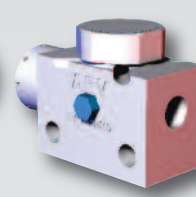

# Auto-Release Venturi "ARV" Vacuum Generating Cup Mount

"Changing the world of vacuum...One line at a time."

**Fastest vacuum and blow-off in the Industry**

One Air Line • Integrated Blow-off • Standard Silencer

**Integrated Silencer**  
• Quiet Operation

**Optional Vacuum Sensing Port**

**Internal Thread**

US PAT No: 7,540,309

**Atmospheric Vent**

- All cups release simultaneously
- Instant Panel Release

**Apple Core Mount** (shown)  
• For Swivel Arm Mounting  
• Block style for remote mounting and ball mount available

**Single "Air In" Port**

- No air needed for blow-off
- Only need 1/2 the air lines/fittings

**External Mount Thread**

- Imperial or Metric

The ARV offers the most comprehensive mount offering to fit any application

**Left Hand Apple Core**

**Right Hand Apple Core**

**Without Apple Core**

**LH/RH Spherical Ball Mount**

**Block Style**

**SCARA Block Style**

Also compatible with  
**Robohand  
DIRECTCONNECT**

For a complete range of DE-STA-CO Vacuum Products, Please visit our website: [www.destaco.com](http://www.destaco.com)